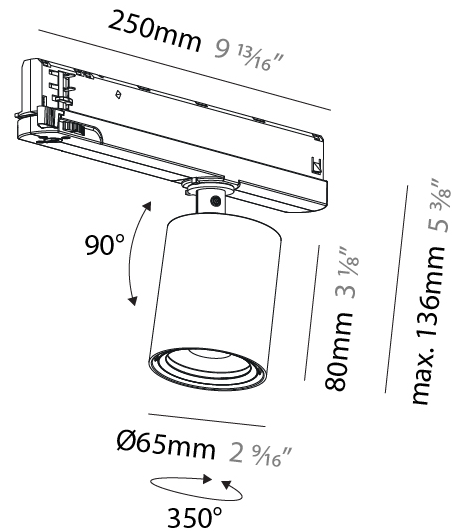

GENERAL

Series: Centriq
Subseries: Centriq In
Brand: Prolicht
Division: Architectural
Mounting Type: Track
Mounting Location: Ceiling
Subcategory: Spots

PHYSICAL

Shape: Cylinder
Diameter (mm): 65
Diameter (in): 2 ⁹/₁₆
Length (mm): 250
Length (in): 9 ¹³/₁₆
Height (mm): 136
Height (in): 5 ³/₈
Light Distribution: Adjustable / Direct
Weight (kg): 0.6
Fixture Finish: SSR / BKV / CWI / CRY / HAB / UFT / ITA / RUA / FTG / MYG / LOD / PUS / FRO / FUP / KIA / POP / BLS / SPG / MEY / GOH / GUM / CHC / COM / ABZ / JAG / OBR / MOS / ROR
Holder Finish: WHI / BLK
Accent Finish: SSR / BKV / CWI / CRY / HAB / LAG / UFT / ITA / RUA / RUR / MIC / FTG / MYG / TWT / LOD / PUS / FRO / FUP / KIA / POP / BLS / SPG / MEY / GOH / GUM / CHC / COM / ABZ / JAG
Fixture Material: Aluminum

ELECTRICAL

Lamp Type: LED (Zhaga Standard)
Input Wattage (W): 23
Total Output Wattage (W): 20.9
Dimming: Non-Dimmable / 0-10V Dimming
Driver Included: Yes
Driver Location: Integrated
Driver Type: Constant Current - 120Vac
Driver Class: Class 2
Input Voltage (V): 120

LED

Number of LEDs: 1
Color Temperature (°K): 2700 / 3000 / 3500 / 4000
Max. Delivered Lumen (lm): 1975 / 2056 / 2145 / 2245
Nominal Lumen (lm): 2429 / 2529 / 2638 / 2761
CRI: >90 CRI
Lamp Life (hrs): 50000

OPTICAL

Reflector: 24 / 36 / 52
Adjustability: Rotational 360°; Tilt 90°

RATINGS AND CERTIFICATIONS

Certified By: Certified for North American Standards
IP rating: IP20